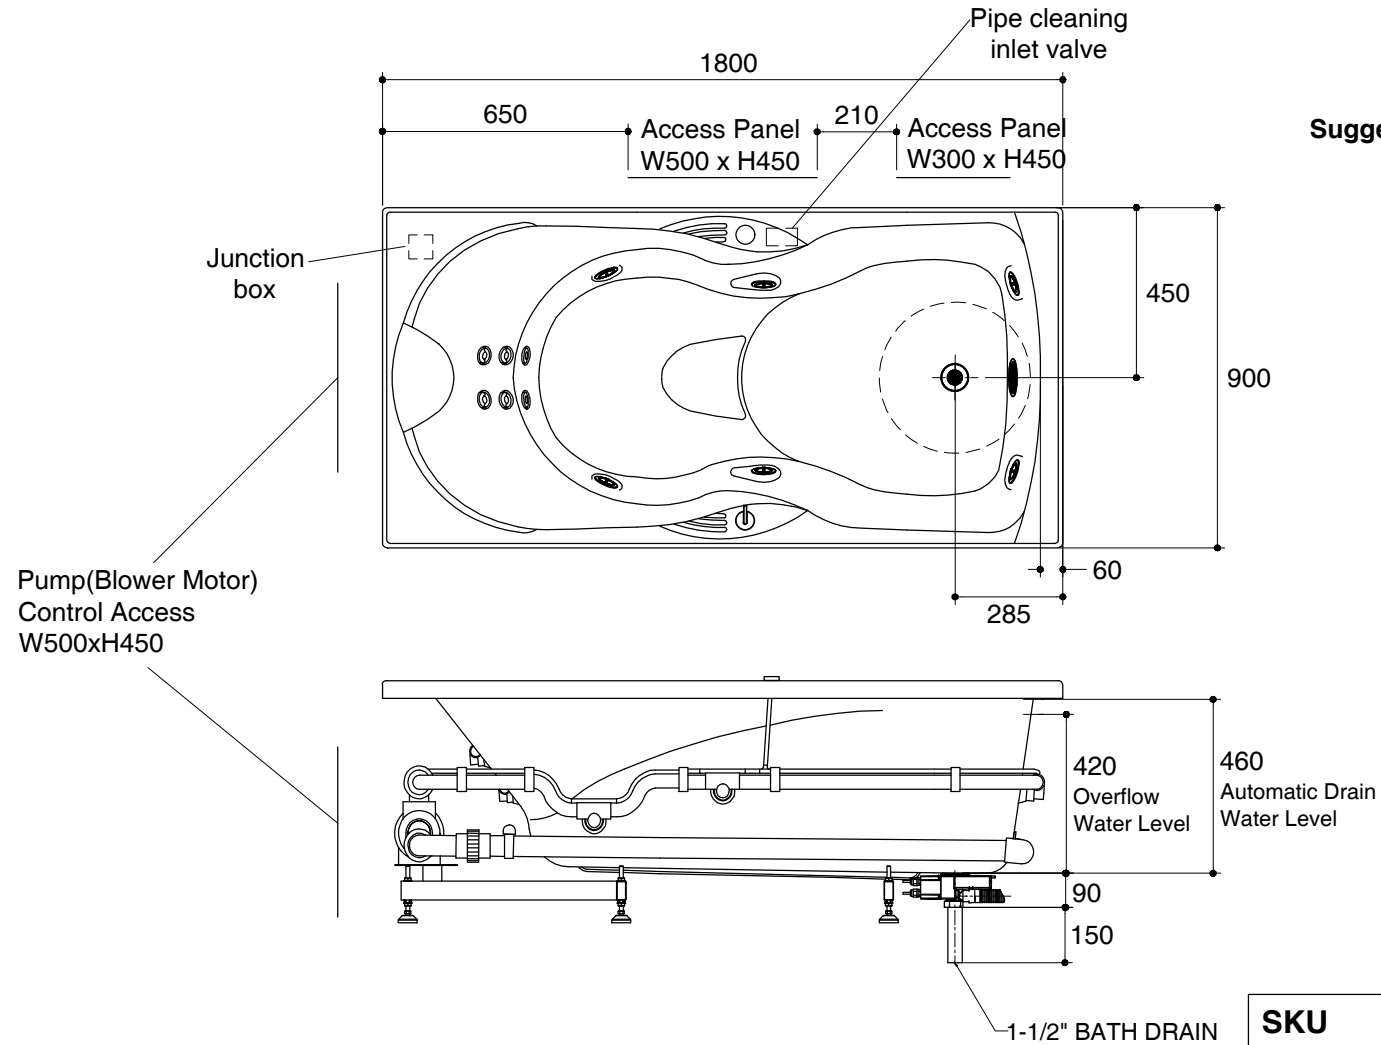

Dimensions are approximate.

Unit: mm

Suggestion : Install the control panel at the outside for the convenience of maintenance.

○ Area for flexible drain Ø400 mm.

SKU	K-18746X-NW-0
Name	EVORA
Description	1800 PROFLEX WHIRLPOOL BATH

KOHLER

*The recommended dimension for installation can be adjusted according to user preferences and layout.